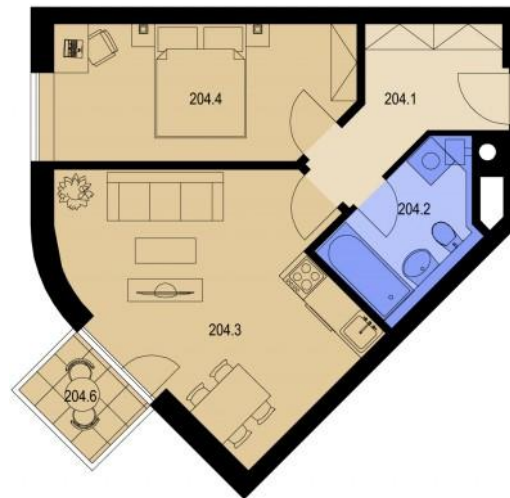

FLAT NUMBER

204

Sold

2+kk / 45.33 m²

204.1 Hall	6,11
204.2 Bathroom	5,19
204.3 Living Room	19,21
204.4 Bedroom	12,16
204.5 Storage	2,66
204.6 Balcony	2,7

* Storage on the same floor

IMPACT-CORTI
property services