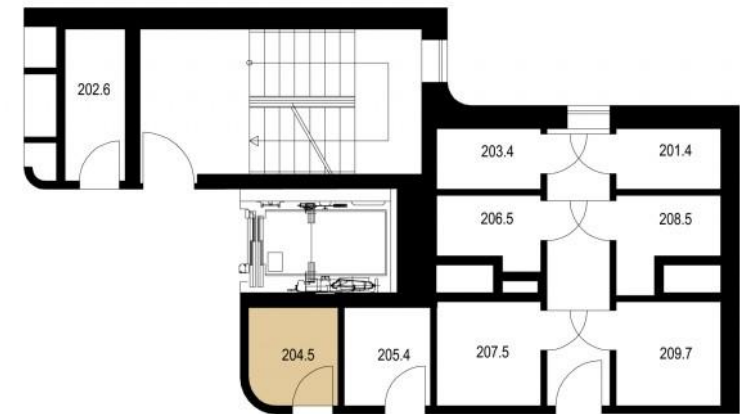

FLAT NUMBER

204

Sold

2+kk / 45.33 m²

204.1 Hall	6,11
204.2 Bathroom	5,19
204.3 Living Room	19,21
204.4 Bedroom	12,16
204.5 Storage	2,66
204.6 Balcony	2,7

* Storage on the same floor

IMPACT-CORTI
property services