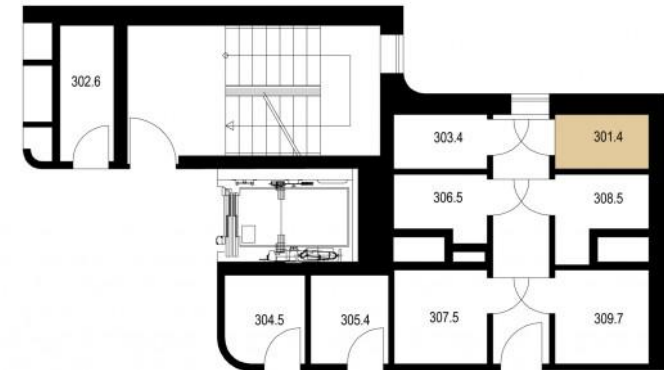

FLAT NUMBER

301

Sold

1+kk / 27 m²

301.1 Hall	3,61
301.2 Bathroom	4,96
301.3 Room	16,48
301.4 Storage	1,95
301.5 Balcony	2,83

* Storage on the same floor

IMPACT-CORTI
property services

Closer
to your
dreams