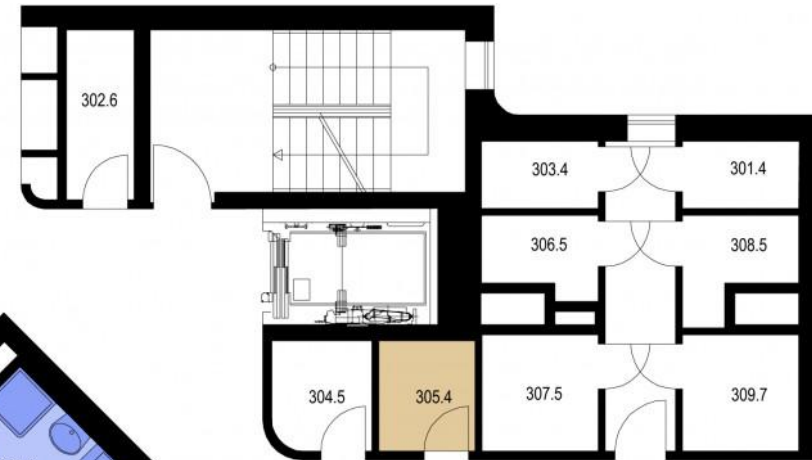

FLAT NUMBER

305

Sold

1+kk / 42.94 m<sup>2</sup>

305.1 Hall	3,37
305.2 Bathroom	4,44
305.3 Living Room	32,53
305.4 Storage	2,6
305.5 Balcony	2,7

\* Storage on the same floor

**IMPACT-CORTI**  
property services