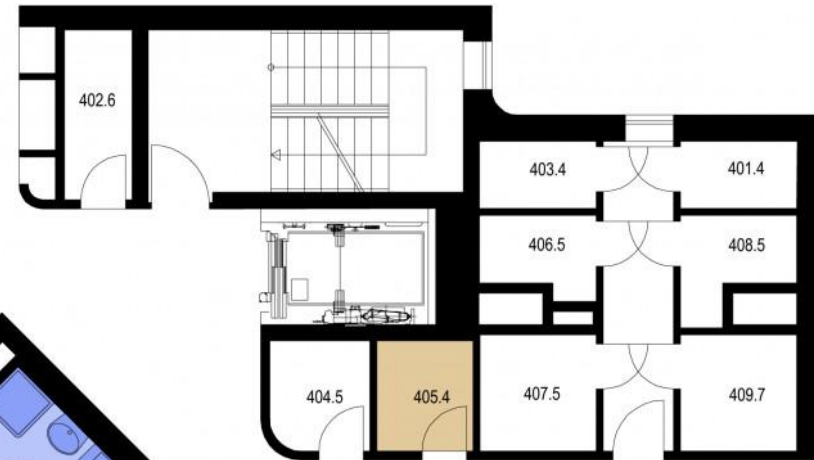

FLAT NUMBER

405

Sold

1+kk / 42.94 m<sup>2</sup>

405.1 Hall	3,37
405.2 Bathroom	4,44
405.3 Living Room	32,53
405.4 Storage	2,6
405.5 Balcony	2,83

\* Storage on the same floor

**IMPACT-CORTI**  
property services