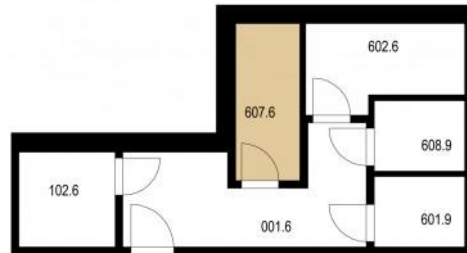

FLAT NUMBER

607

Sold

2+kk / 62.35 m²

607.1 Hall	5,34
607.2 Bathroom	4,98
607.3 Living Room	28,79
607.4 Bedroom	18,15
607.5 šatna	1,57
607.6 Storage	3,52
607.7 Terrace	24,94

* Storage in the 1st basement

IMPACT-CORTI
property services